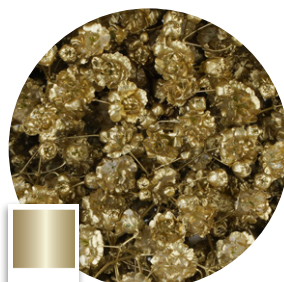

Pink

Wine

Lavender

Purple

Dark Blue

Blue

Turquoise

Green

Apple Green

Brown

Black

METALLICS

Metallic Red

Metallic Green

Metallic Gold

Metallic Silver

For pricing and more information, please contact your Account Executive.

TINTED GYPSOPHILA

PASTELS

Light Yellow

Light Orange

Light Apricot

Light Peach

Light Red

Light Pink

Light Lavender

Light Purple

Light Blue

Light Turquoise

Light Green

Light Brown

GLITTER BRIGHTS