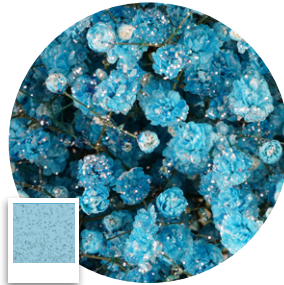

Lavender

Purple

For pricing and more information, please contact your Account Executive.

TINTED GYPSOPHILA

GLITTER BRIGHTS

Dark Blue

Blue

Turquoise

Green

Apple Green

Brown

Black

GLITTER PASTELS

Light Yellow

Light Orange

Light Apricot