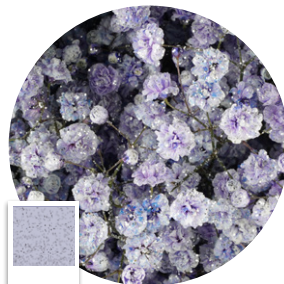

Green

Apple Green

Brown

Black

GLITTER PASTELS

Light Yellow

Light Orange

Light Apricot

Light Peach

Light Red

Light Pink

Light Lavender

Light Purple

Light Blue

Light Turquoise

Light Green

Light Brown

Gold Flakes on White

Silver Flakes on White

For pricing and more information, please contact your Account Executive.