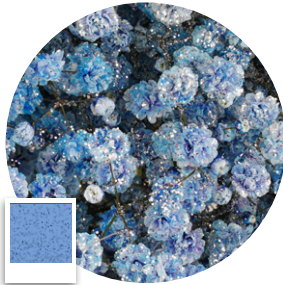

Light Pink

Light Lavender

Light Purple

Light Blue

Light Turquoise

Light Green

Light Brown

GLITTER BRIGHTS

Lavender

Purple

For pricing and more information, please contact your Account Executive.

TINTED GYPSOPHILA

GLITTER BRIGHTS

Dark Blue

Blue

Turquoise

Green

Apple Green

Brown

Black

GLITTER PASTELS

Light Yellow

Light Orange

Light Apricot