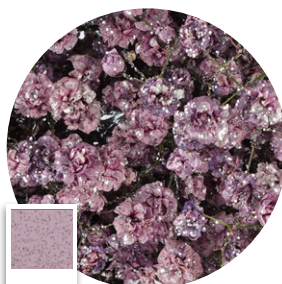

Apple Green

Brown

Black

METALLICS

Metallic Red

Metallic Green

Metallic Gold

Metallic Silver

Light Pink

Light Lavender

Light Purple

Light Blue

Light Turquoise

Light Green

Light Brown

GLITTER BRIGHTS

Yellow

Orange

Apricot

Peach

Red

Hot Pink

Pink

Wine

Lavender

Purple

For pricing and more information, please contact your Account Executive.

TINTED GYPSOPHILA

GLITTER BRIGHTS

Dark Blue

Blue

Turquoise