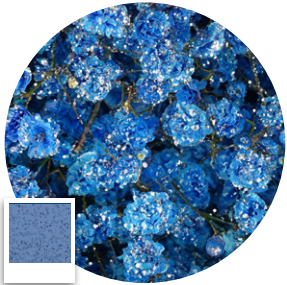

Light Pink

Light Lavender

Light Purple

Light Blue

Light Turquoise

Light Green

Light Brown

GLITTER BRIGHTS

Lavender

Purple

For pricing and more information, please contact your Account Executive.

TINTED GYPSOPHILA

GLITTER BRIGHTS

Dark Blue

Blue

Turquoise

Green

Apple Green

Brown

Black

GLITTER PASTELS

Light Yellow

Light Orange

Light Apricot