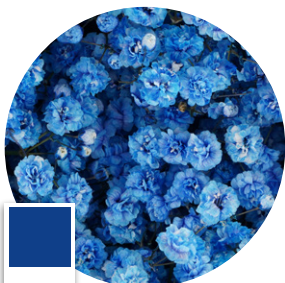

TINTED GYPSOPHILA

BRIGHTS

Yellow

Orange

Apricot

Peach

Red

Hot Pink

Pink

Wine

Lavender

Purple

Dark Blue

Blue

Turquoise

Green

Apple Green

Brown

Black

METALLICS

Metallic Red

Metallic Green

Metallic Gold

Metallic Silver