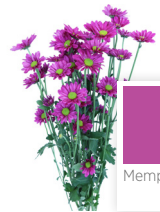

DAISY POMPONS