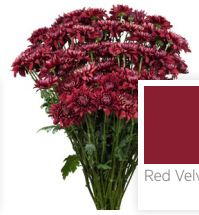

CUSHION POMPONS